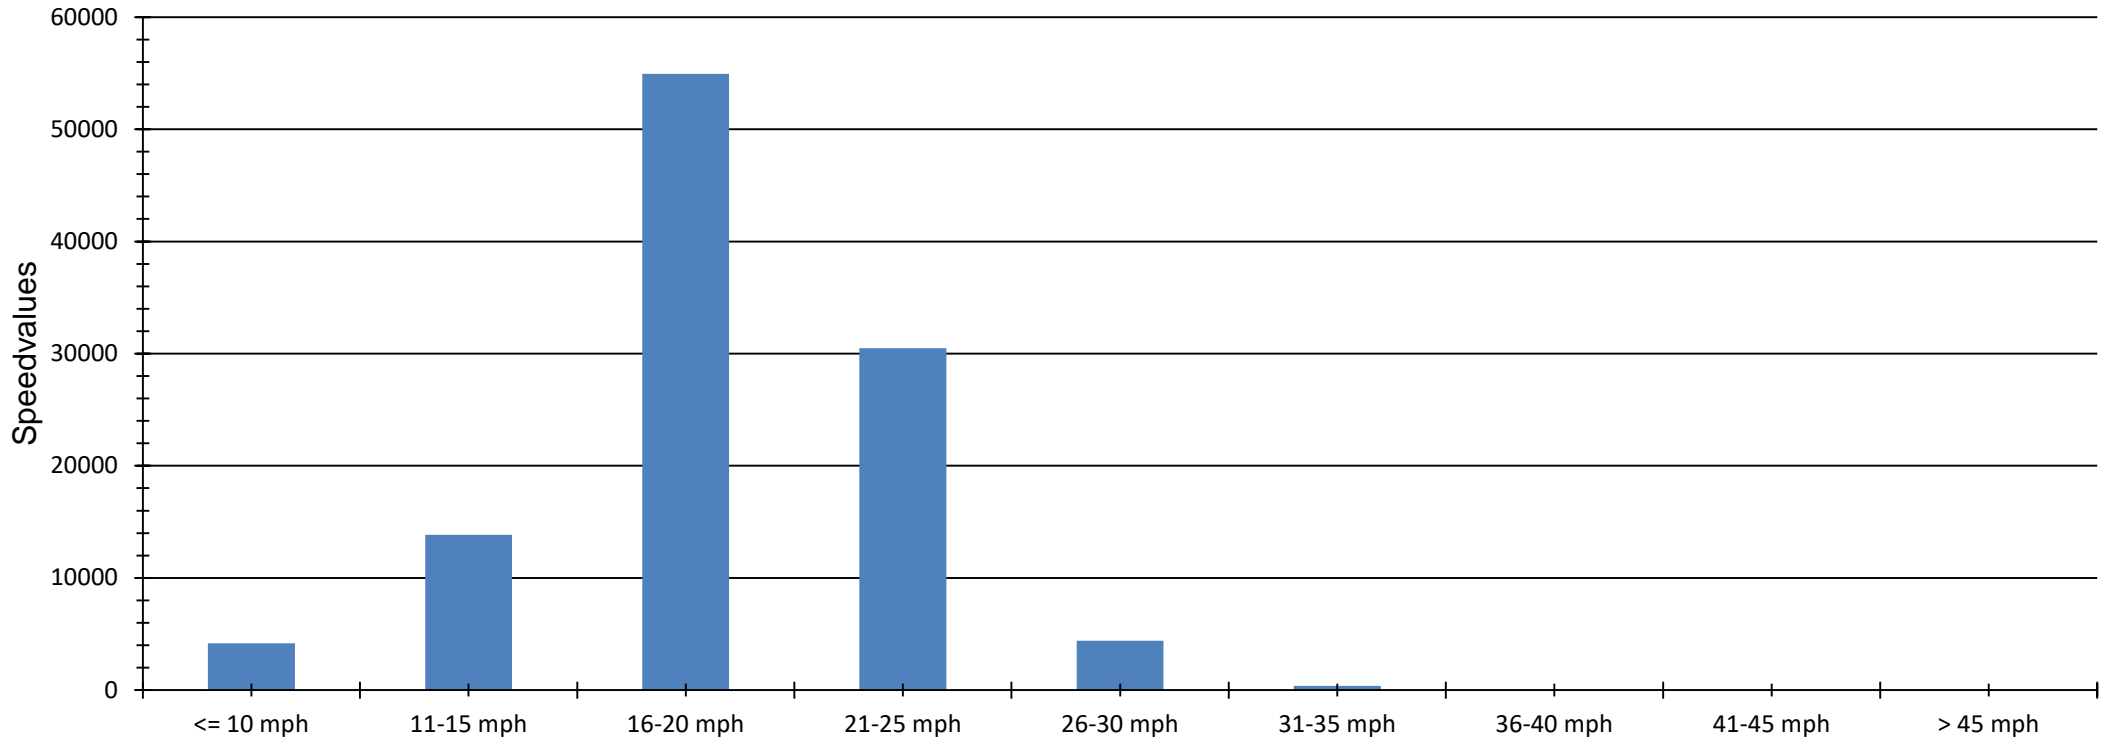

St Michael's Avenue - Hester Bungalows - South West into village centre - 20 MPH

Evaluation time	07 December 2021,10:00 - 04 January 2022,11:00					
Speed limit	20 mph	Values	Vehicles	Vd[mph]	Vmax[mph]	V85 [mph]
Speed violations	32.63 %	108284	13718	19	46	23
Evaluation direction	Arriving					
Author:	Seaton Valley Council					
Comment:						
Location:	St Michael's Ave					
Arriving vehicles from:						
Departing vehicles to: