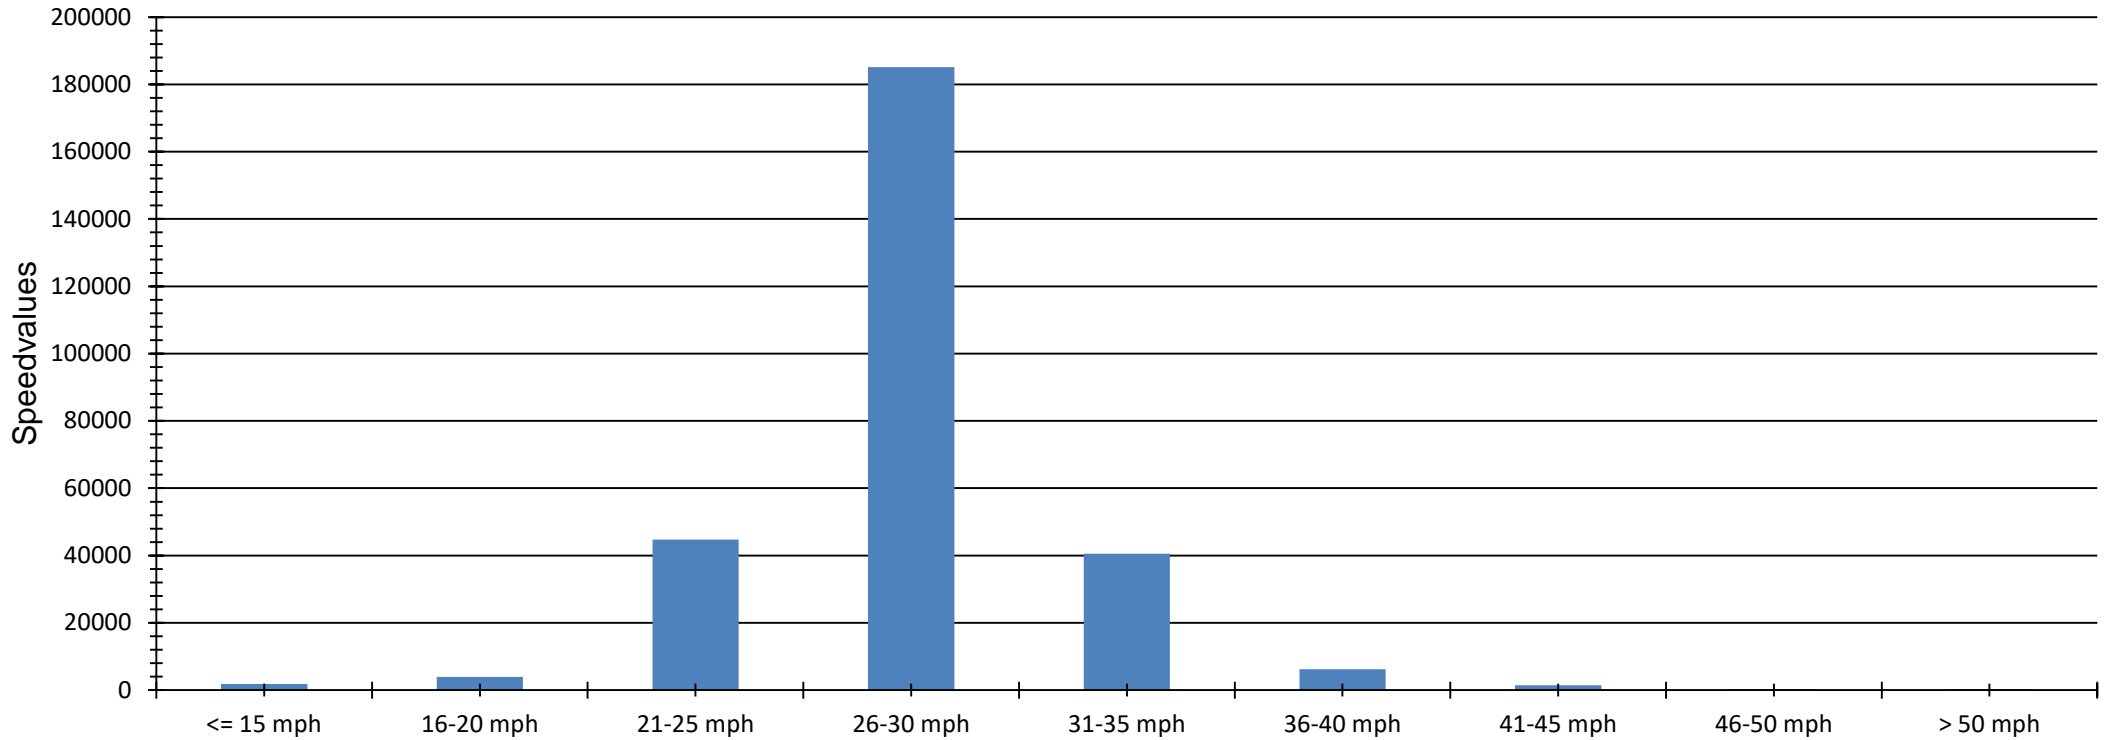

A193 Links Road – in front of Seafield Mews – North out of village - 30 MPH

Evaluation time	07 December 2021,11:00 - 04 January 2022,12:00					
Speed limit	30 mph	Values	Vehicles	Vd[mph]	Vmax[mph]	V85 [mph]
Speed violations	17.13 %	284335	53376	28	82	31
ADT						
AYT						
Evaluation direction	Arriving					
Author:	Seaton Valley Council					
Comment:						
Location:	Seafield Mews					
Arriving vehicles from:						
Departing vehicles to: