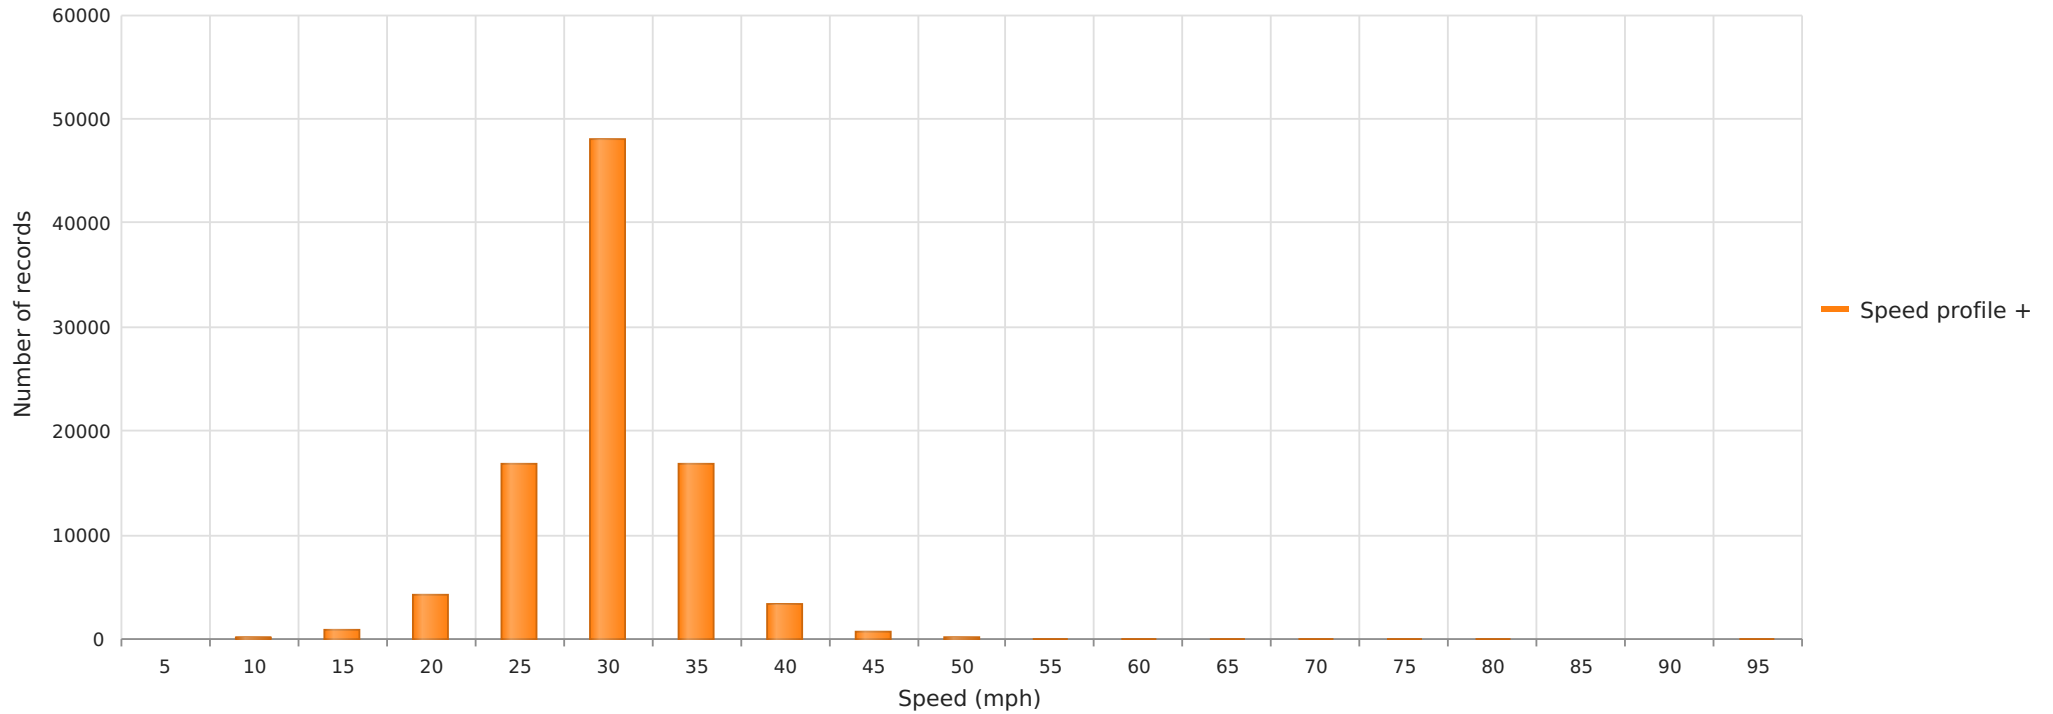

A193 Beresford Road - South through village - 30 MPH
No. of records vs. Speed

Statistics

Tuesday, 7. December 2021, 10:00 to Tuesday, 4. January 2022, 12:00

Number of records	91525
Average speed	Average speed 28 mph
85% of the vehicles are driving slower or up to	V85 32 mph
Maximum speed	Vmax 91 mph