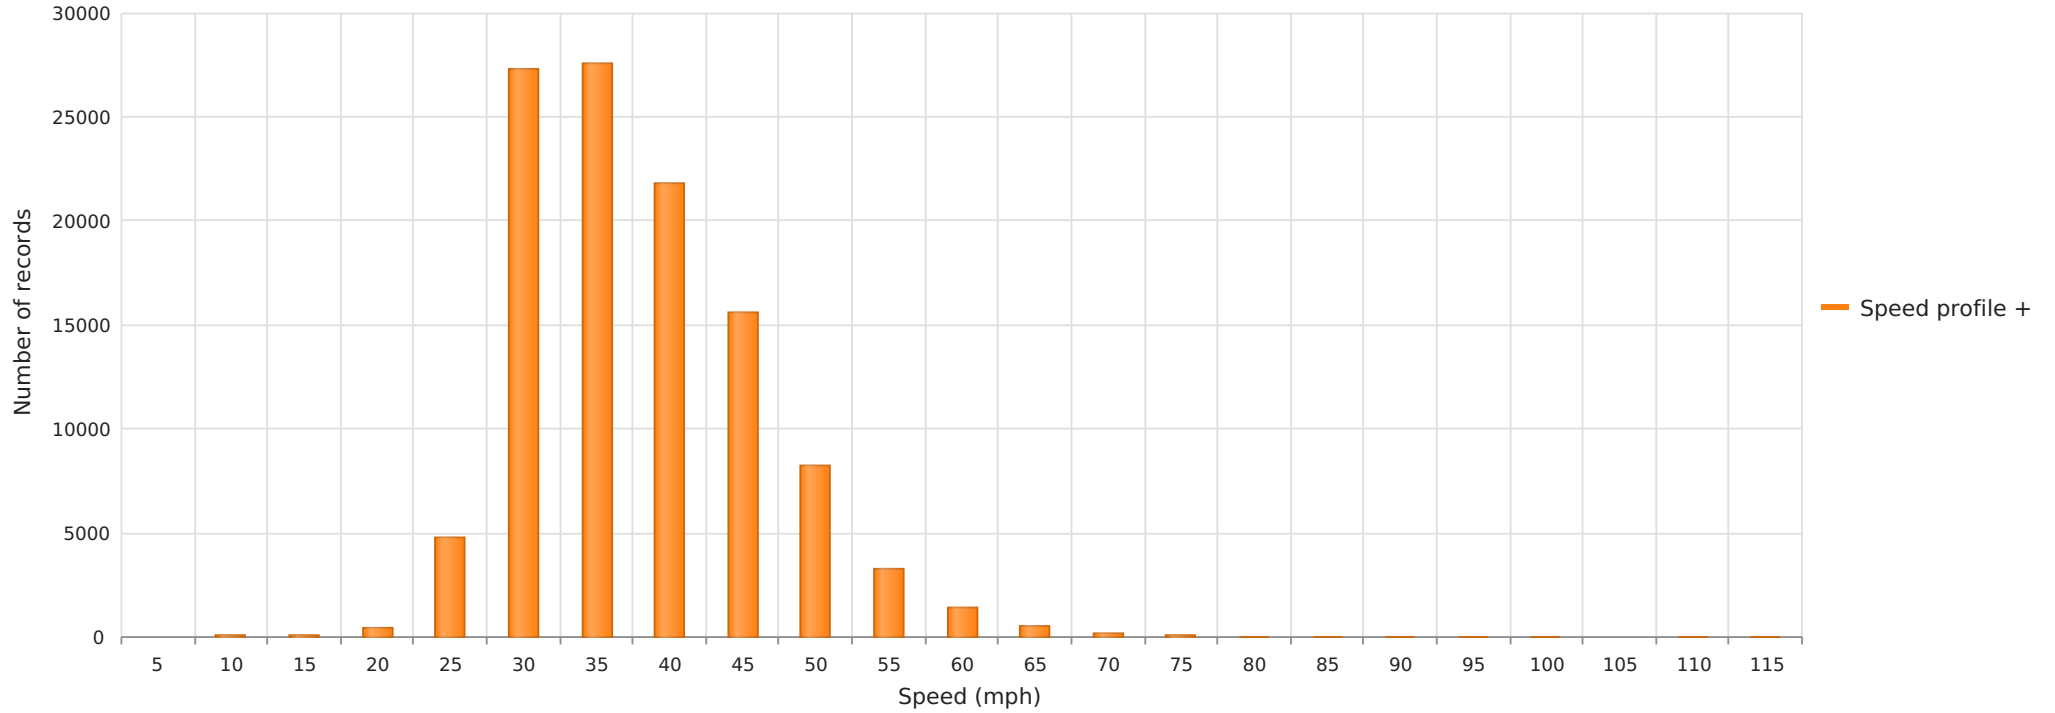

A190 Annitsford Road - Reid's Lane North East into village - 30 MPH
No. of records vs. Speed

Statistics

Tuesday, 7. December 2021, 09:00 to Tuesday, 4. January 2022, 11:00

Number of records		111387
Average speed	Average speed	36 mph
85% of the vehicles are driving slower or up to	V85	44 mph
Maximum speed	Vmax	113 mph