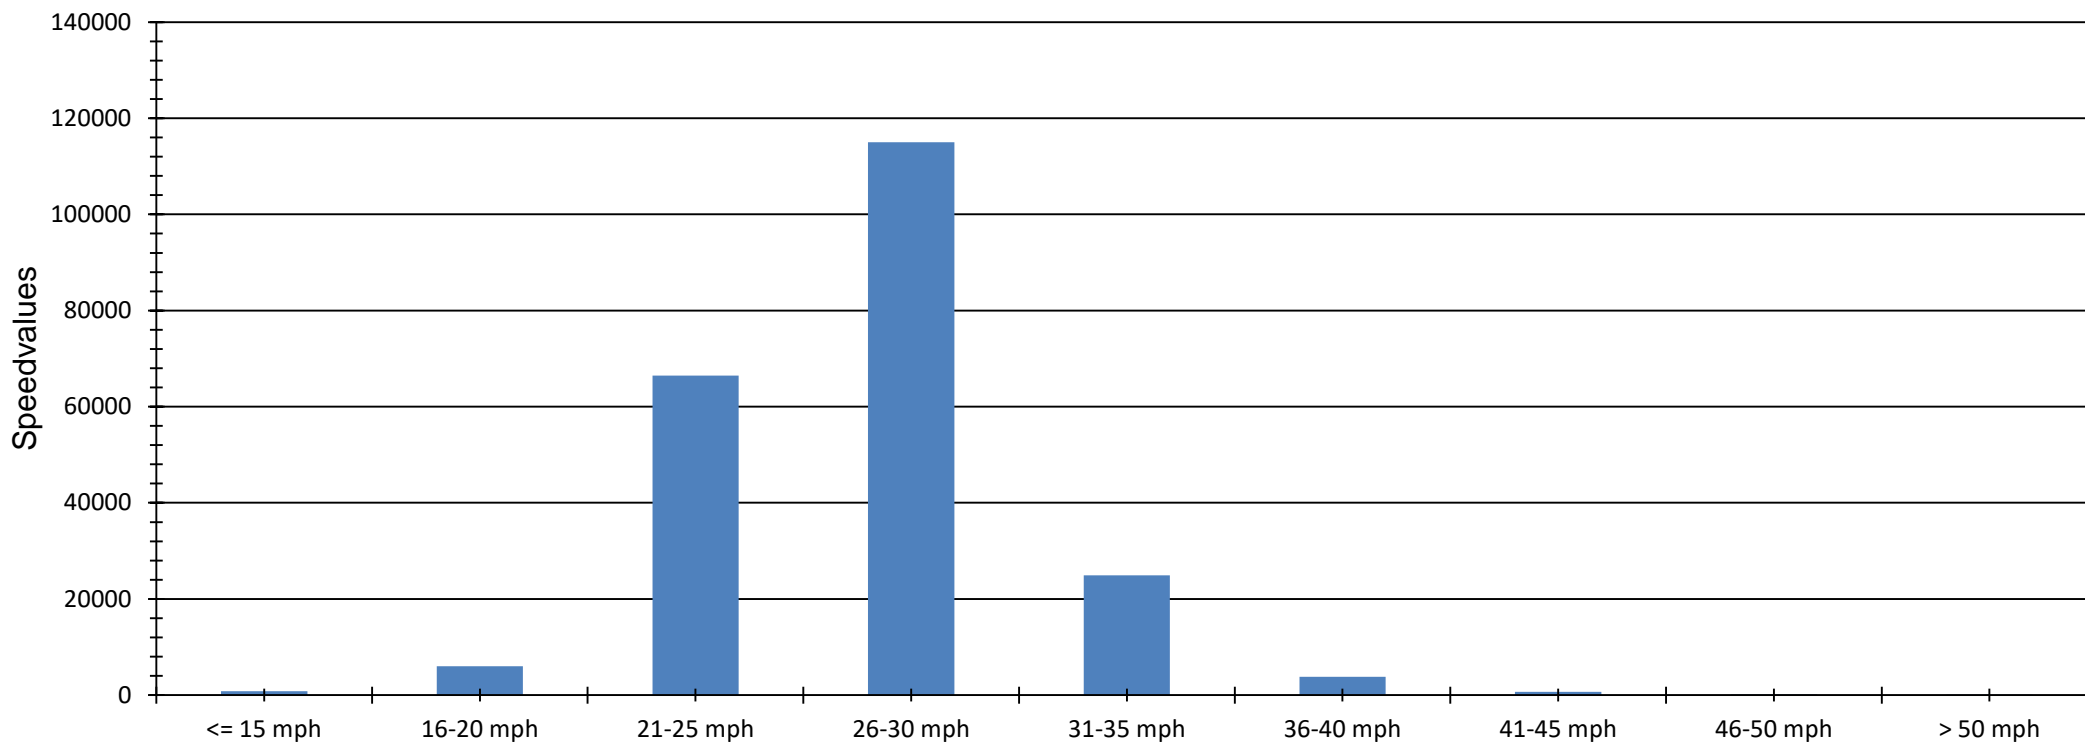

# St Michael's Avenue - Hester Bungalows - South West into village centre - 20 MPH

<b>Evaluation time</b>	07 December 2021,10:00 - 04 January 2022,11:00					
<b>Speed limit</b>	20 mph	<b>Values</b>	<b>Vehicles</b>	<b>Vd[mph]</b>	<b>Vmax[mph]</b>	<b>V85 [mph]</b>
<b>Speed violations</b>	32.63 %	108284	13718	19	46	23
<b>Evaluation direction</b>	Arriving					
<b>Author:</b>	Seaton Valley Council					
<b>Comment:</b>						
<b>Location:</b>	St Michael's Ave					
<b>Arriving vehicles from:</b>						
<b>Departing vehicles to:</b>						

# A190 Avenue Road opposite NHS Hub - East into village - 30 MPH

<b>Evaluation time</b>	06 December 2021,23:00 - 04 January 2022,01:00					
<b>Speed limit</b>	30 mph	<b>Values</b>	<b>Vehicles</b>	<b>Vd[mph]</b>	<b>Vmax[mph]</b>	<b>V85 [mph]</b>
<b>Speed violations</b>	13.60 %	217894	39385	27	77	30
<b>Evaluation direction</b>	Arriving					
<b>Author:</b>	Seaton Valley Council					
<b>Comment:</b>						
<b>Location:</b>	Avenue Road					
<b>Arriving vehicles from:</b>						
<b>Departing vehicles to:</b>						