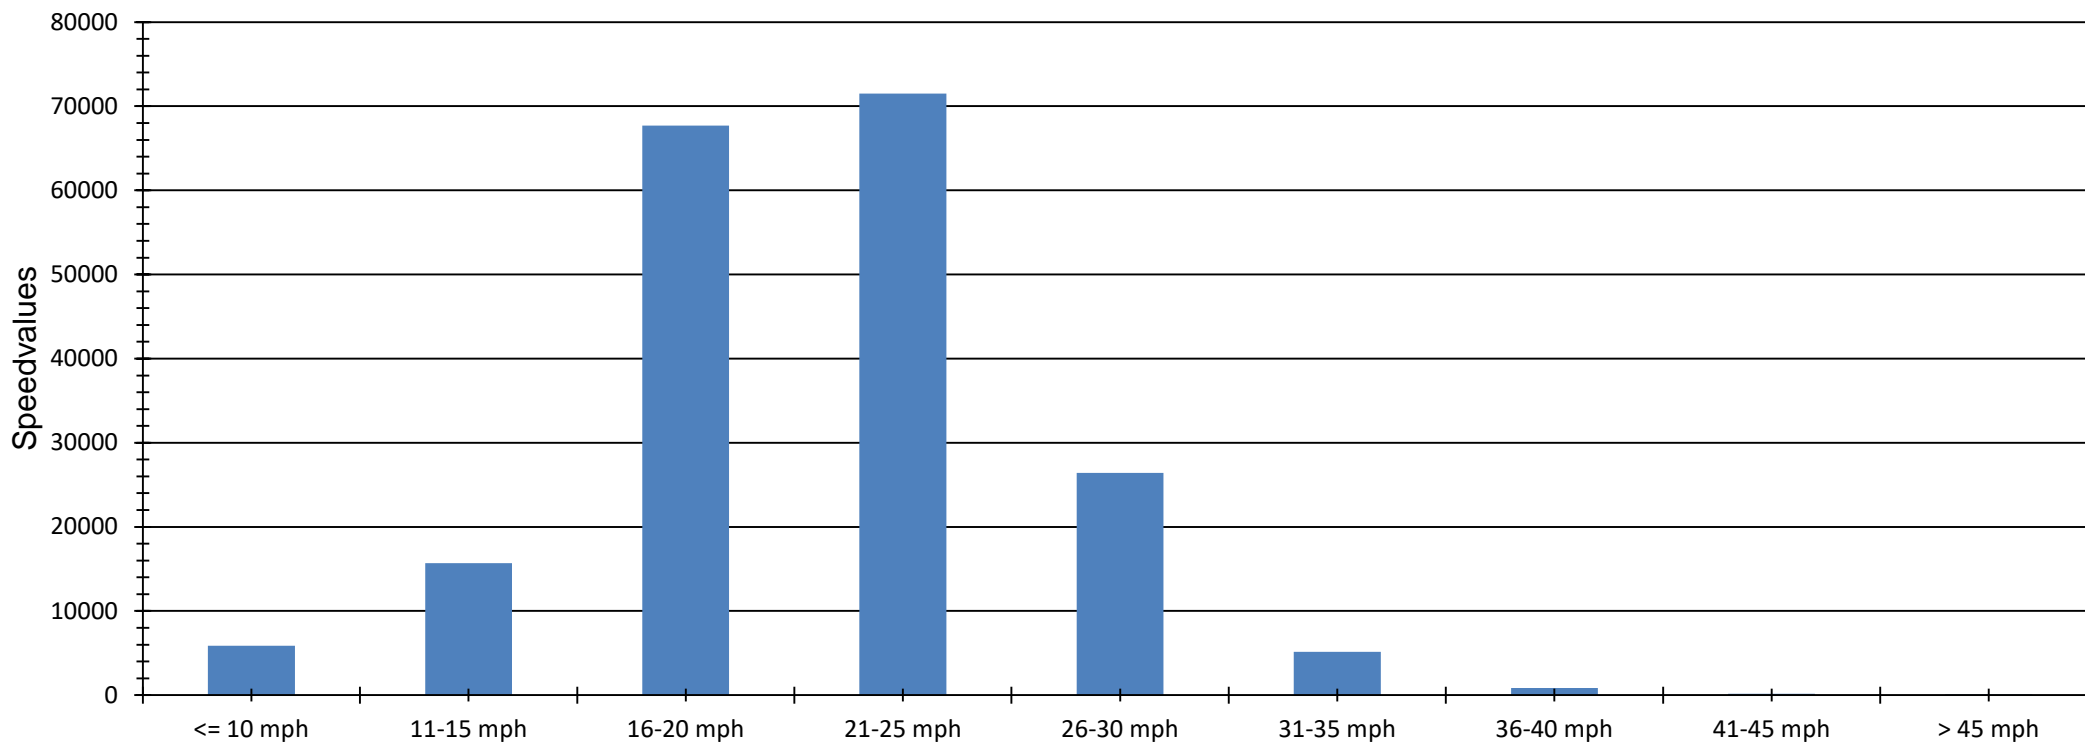

Bristol Street Chipchase Court junction - South West into village centre - 20 MPH

Evaluation time	07 December 2021,10:00 - 04 January 2022,11:00					
Speed limit	20 mph	Values	Vehicles	Vd[mph]	Vmax[mph]	V85 [mph]
Speed violations	53.85 %	193500	27341	21	61	26
Evaluation direction	Arriving					
Author:	Seaton Valley Council					
Comment:						
Location:	Bristol Street					
Arriving vehicles from:						
Departing vehicles to: