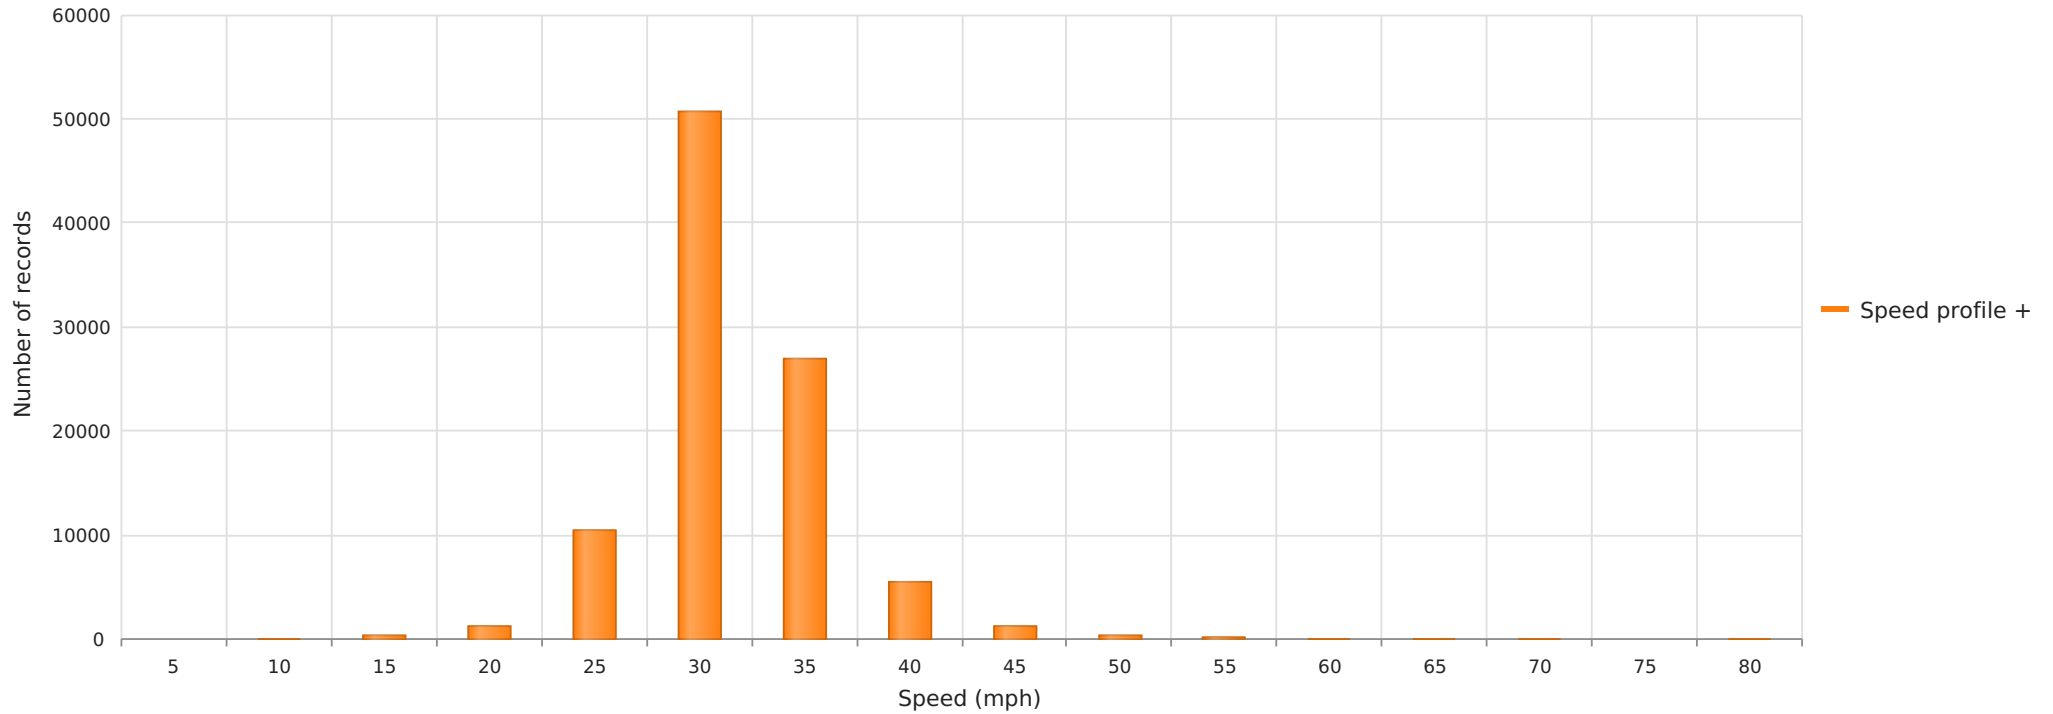

A192 The Paddock – South East towards Holywell Village - 30 MPH  
No. of records vs. Speed

## Statistics

**Tuesday, 7. December 2021, 09:00 to Tuesday, 4. January 2022, 11:00**

Number of records	96641
Average speed	Average speed 30 mph
85% of the vehicles are driving slower or up to	V85 33 mph
Maximum speed	Vmax 80 mph