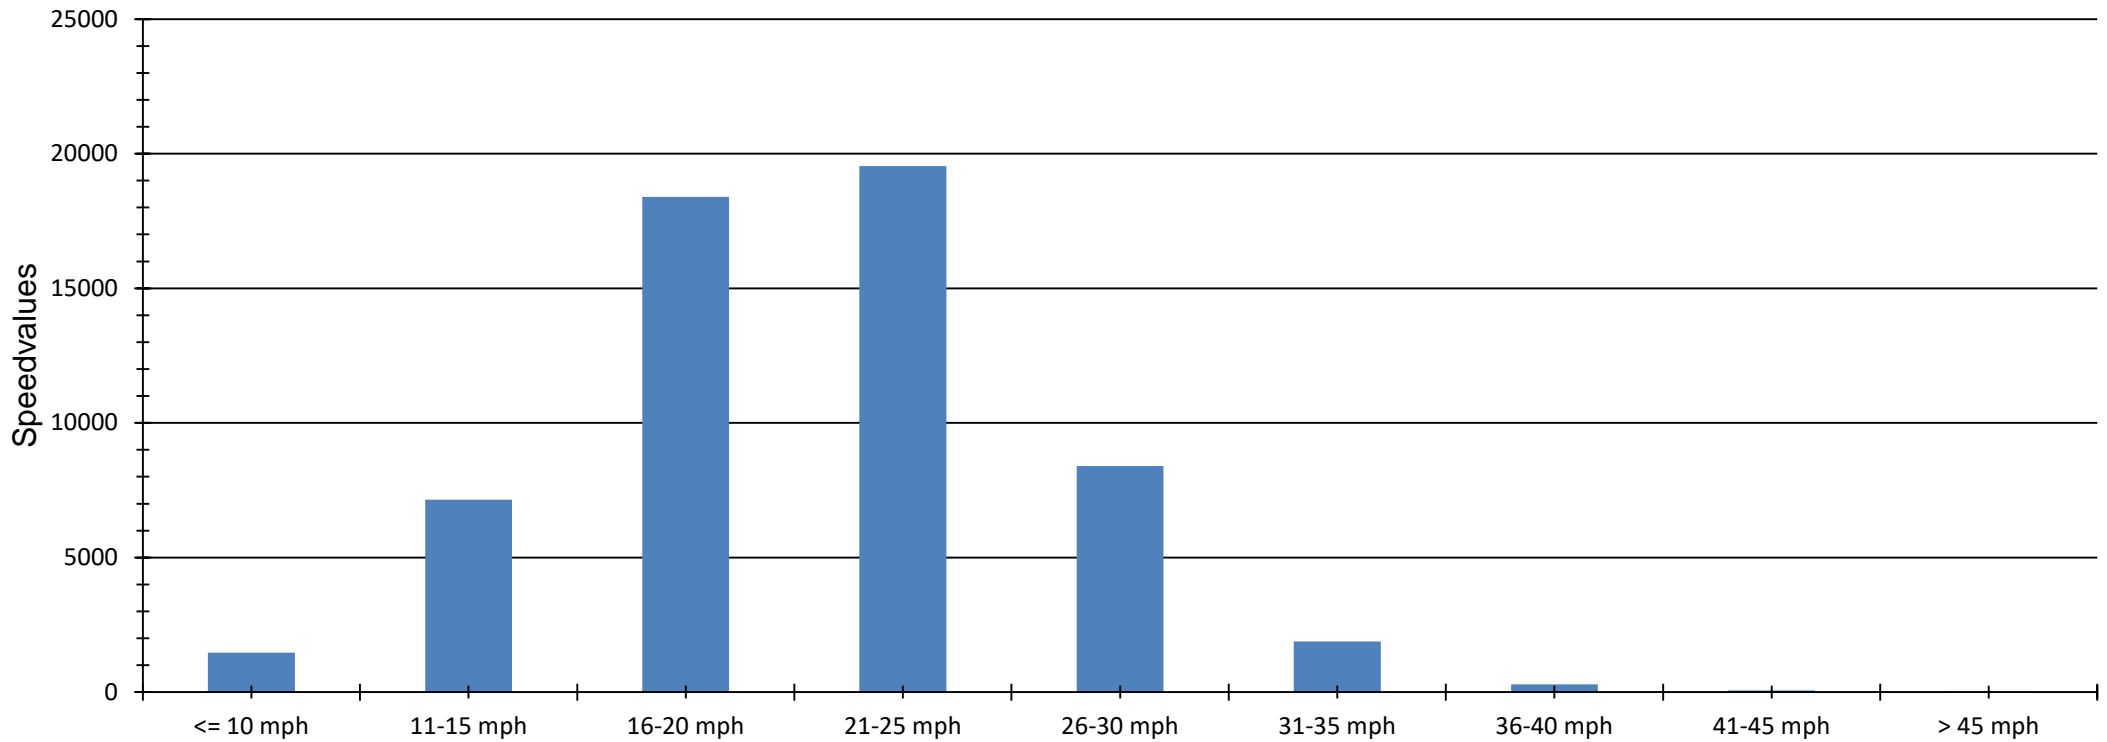

Elsdon Avenue – between Tillmouth Ave and Tranwell Ave - East - 20 MPH

Evaluation time	07 December 2021,09:00 - 04 January 2022,11:00					
Speed limit	20 mph	Values	Vehicles	Vd[mph]	Vmax[mph]	V85 [mph]
Speed violations	52.78 %	57217	8048	21	54	26
Evaluation direction	Arriving					
Author:	Seaton Valley Council					
Comment:						
Location:	Elsdon Avenue					
Arriving vehicles from:						
Departing vehicles to: