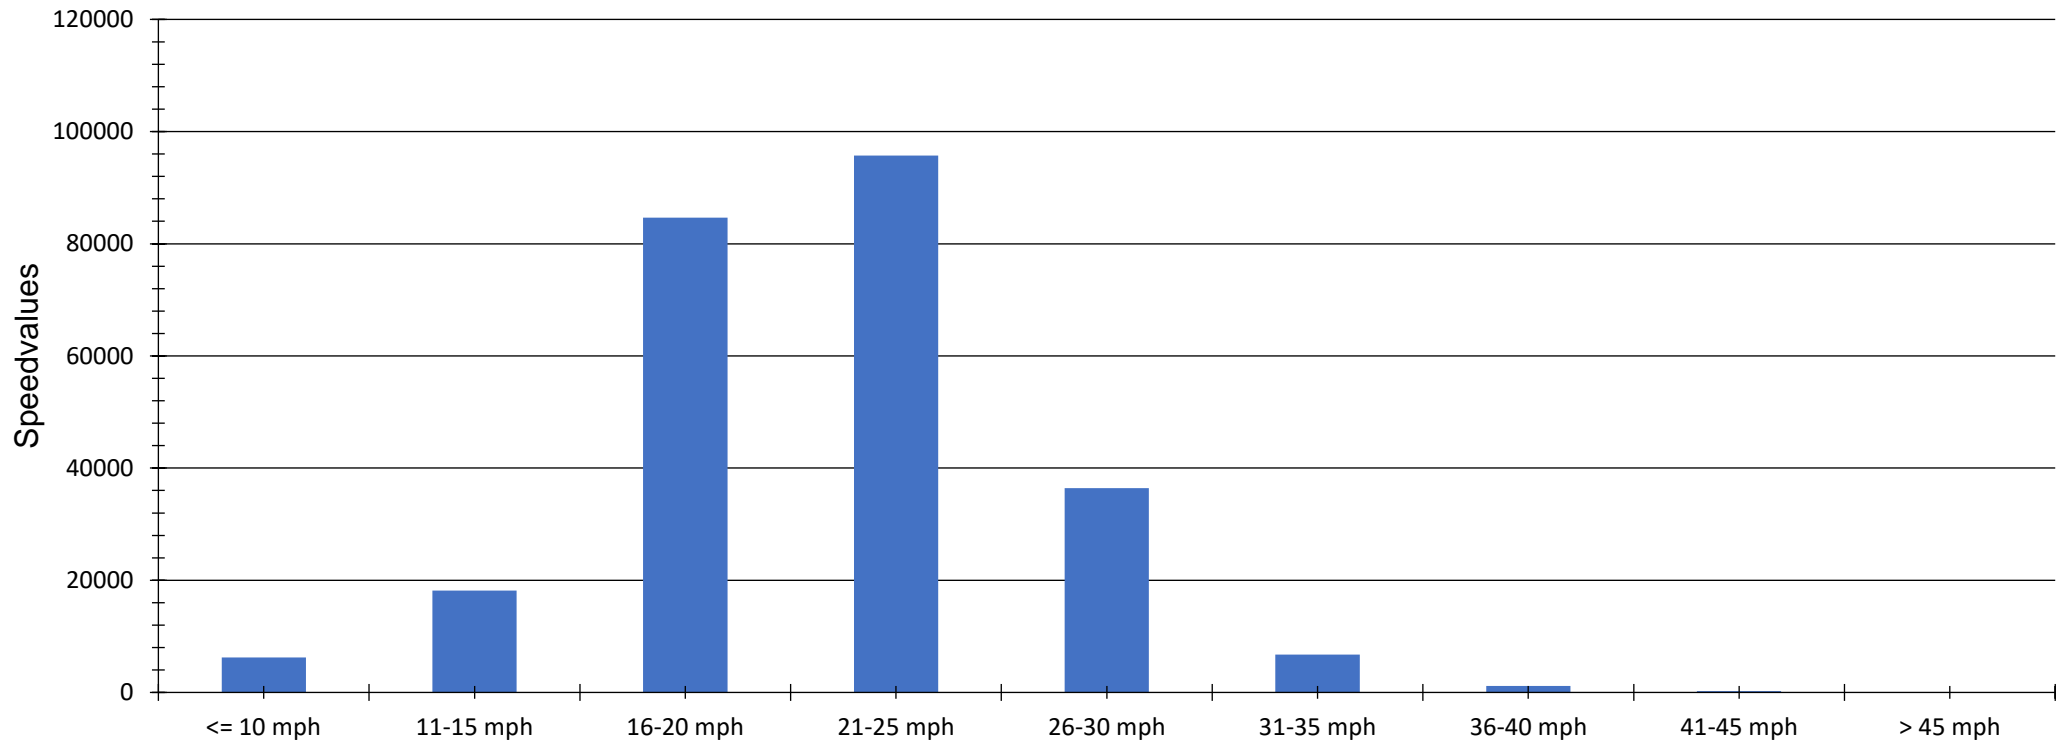

A192 The Paddock – South East towards Holywell Village - 30 MPH
No. of records vs. Speed

Statistics

Wednesday, 4. January 2023, 10:00 to Monday, 6. February 2023, 11:00

Number of records		124988
Average speed	Average speed	29 mph
85% of the vehicles are driving slower or up to	V85	33 mph
Maximum speed	Vmax	96 mph

Bristol Street Chipchase Court junction - South West into the village centre - 20 MPH

Evaluation time	04 January 2023,10:00 - 06 February 2023,11:00					
Speed limit	20 mph	Values	Vehicles	Vd[mph]	Vmax[mph]	V85 [mph]
Speed violations	56.27 %	249469	22213	21	57	26
Evaluation direction	Arriving					
Author:						
Comment:						
Location:	Bristol Street					
Arriving vehicles from:						
Departing vehicles to:						

A190 The Avenue - Avenue Head South West into village - 30 MPH
No. of records vs. Speed

Statistics

Wednesday, 4. January 2023, 12:00 to Monday, 6. February 2023, 13:00

Number of records	124433
Average speed	Average speed 32 mph
85% of the vehicles are driving slower or up to	V85 39 mph
Maximum speed	Vmax 88 mph

A193 Beresford Road - South through village - 30 MPH
No. of records vs. Speed

Statistics

Wednesday, 4. January 2023, 12:00 to Monday, 6. February 2023, 12:00

Number of records	74125
Average speed	Average speed 27 mph
85% of the vehicles are driving slower or up to	V85 31 mph
Maximum speed	Vmax 85 mph