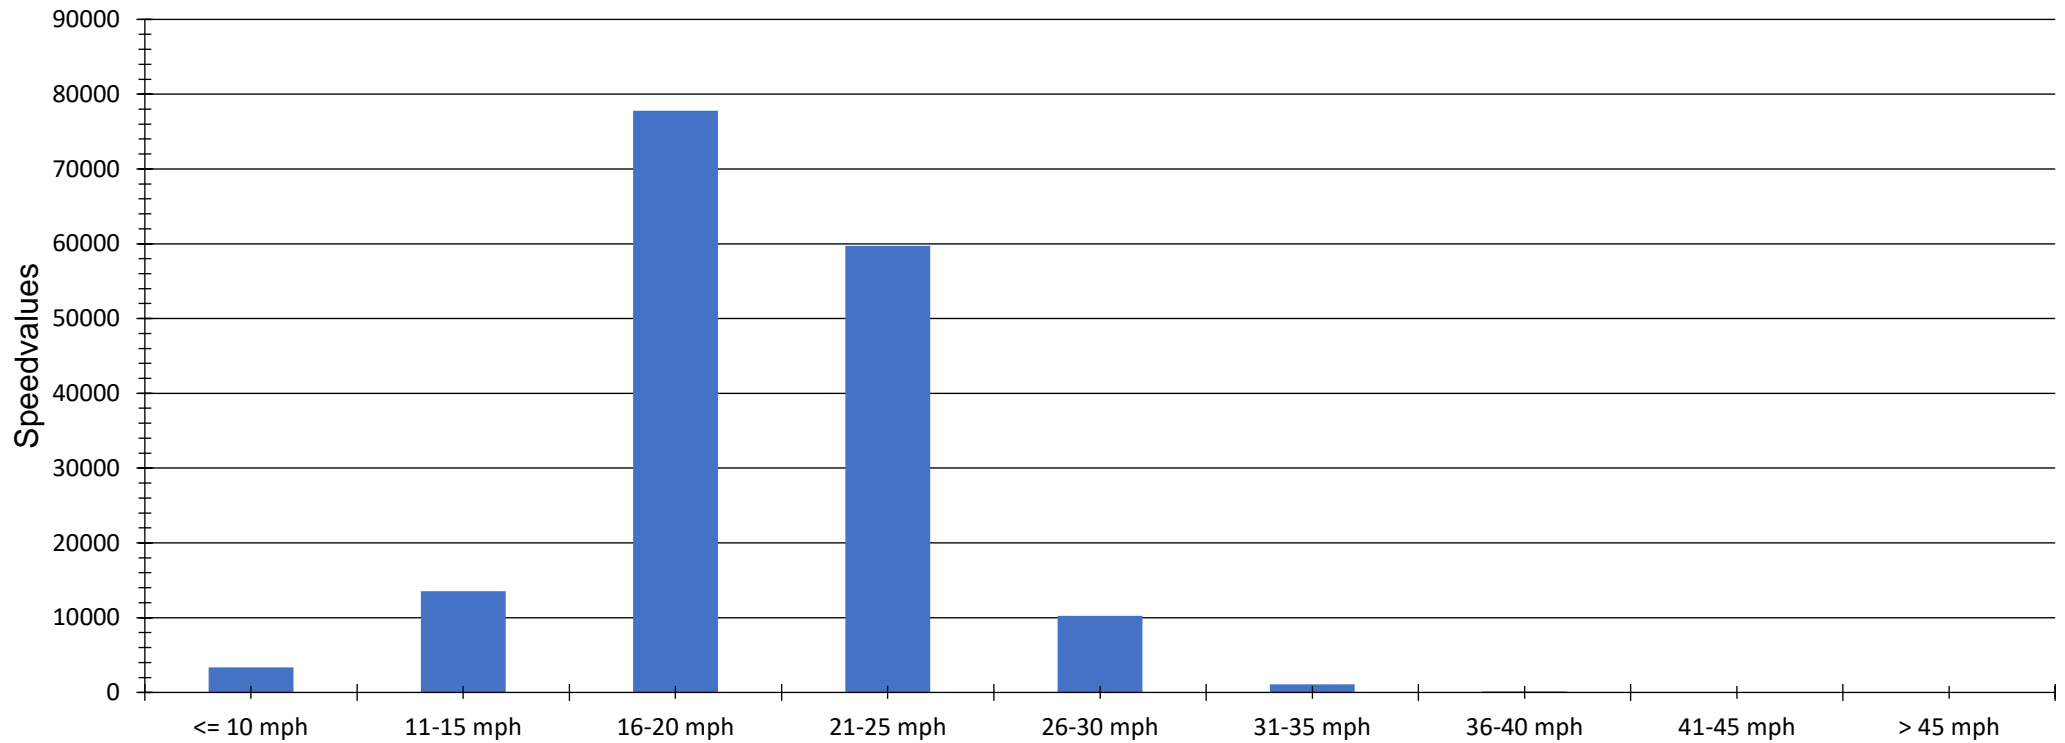

St Michael's Avenue - Hester Bungalows - South West into the village centre - 20 MPH

Evaluation time	04 January 2023,10:00 - 06 February 2023,11:00					
Speed limit	20 mph	Values	Vehicles	Vd[mph]	Vmax[mph]	V85 [mph]
Speed violations	42.93 %	165910	13828	20	50	24
Evaluation direction	Arriving					
Author:						
Comment:						
Location:	St Michael's Avenue					
Arriving vehicles from:						
Departing vehicles to: