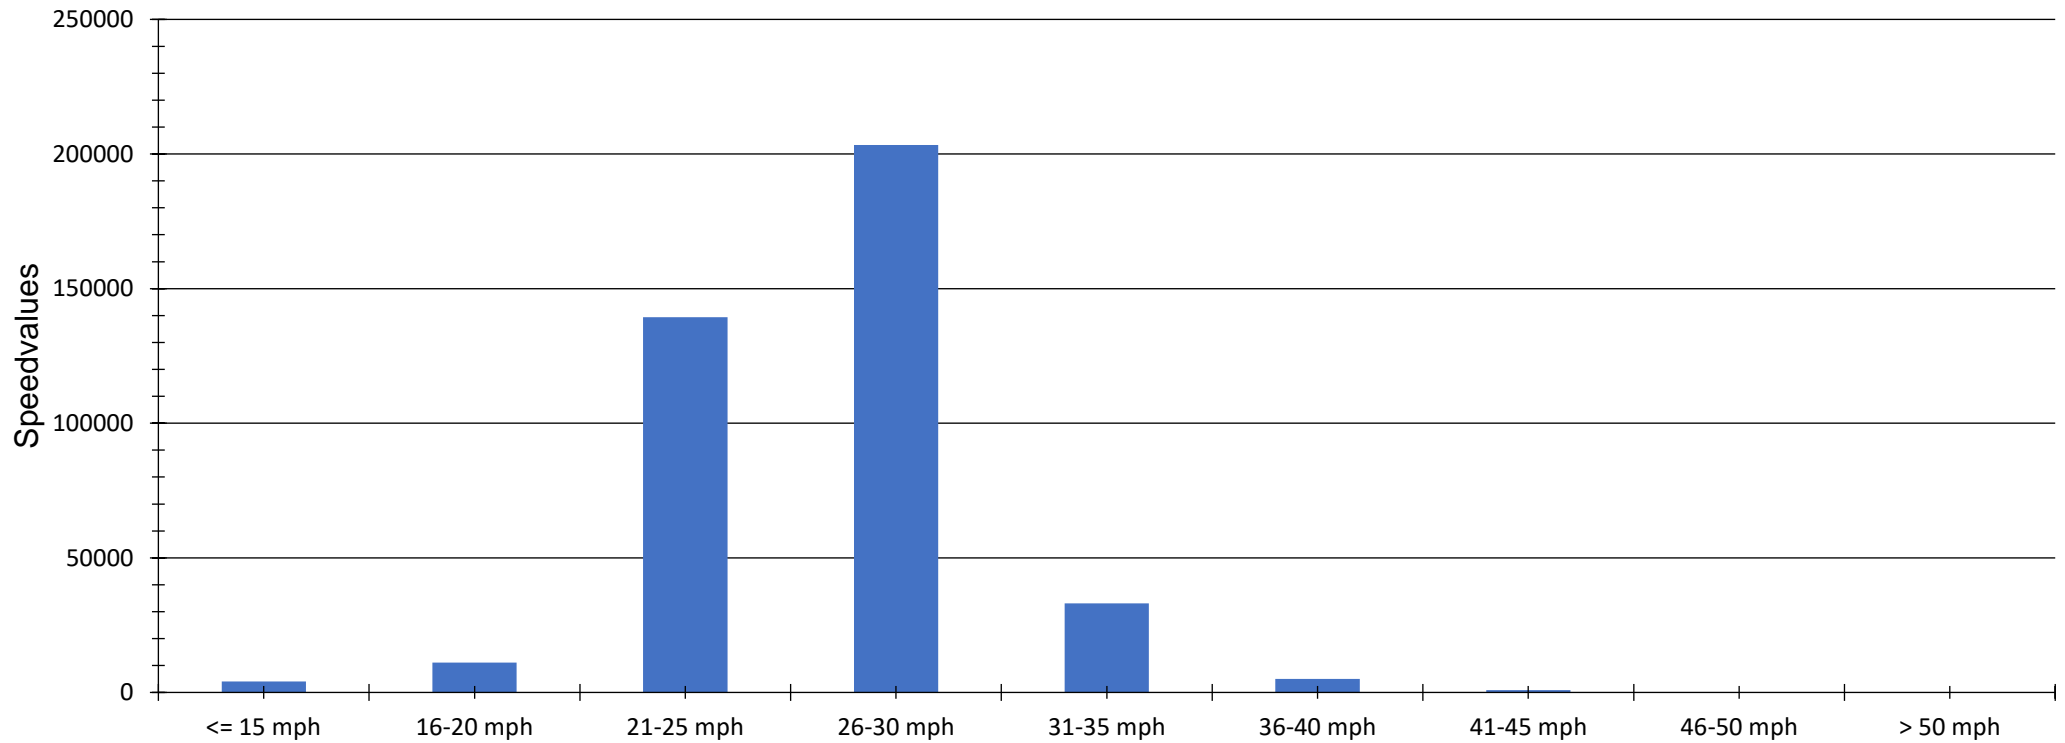

Speed distribution

Evaluation time	04 January 2023,10:00 - 06 February 2023,10:00					
Speed limit	30 mph	Values	Vehicles	Vd[mph]	Vmax[mph]	V85 [mph]
Speed violations	9.89 %	397155	43695	26	70	29
Evaluation direction	Arriving					
Author:						
Comment:						
Location:	Baxter Place					
Arriving vehicles from:						
Departing vehicles to: