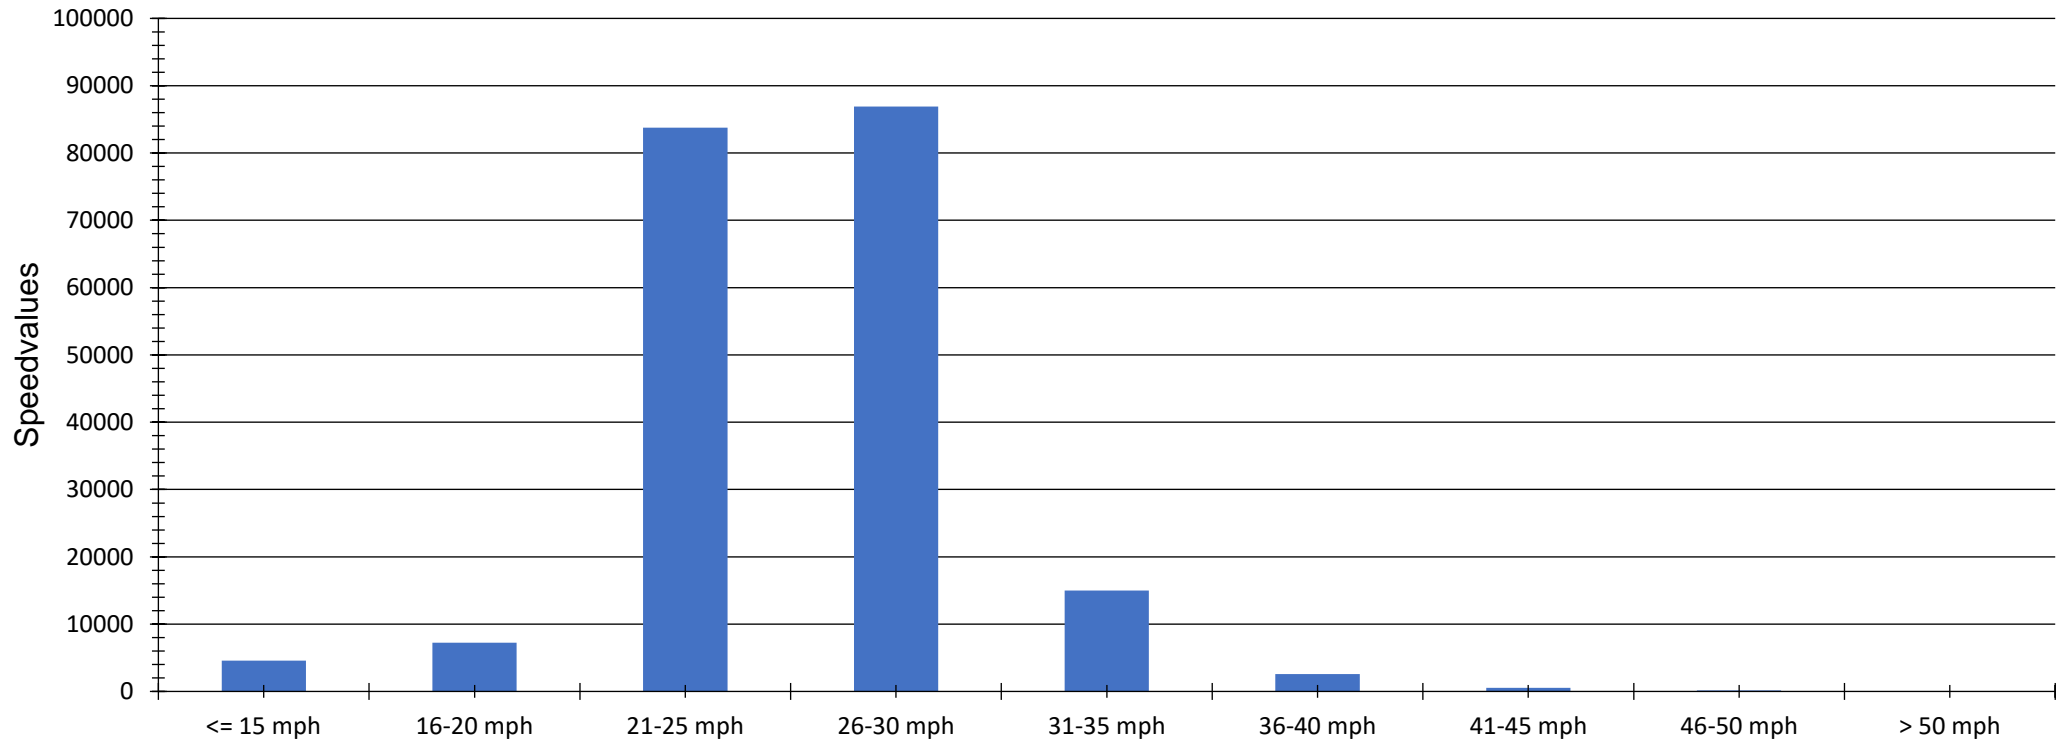

A190 The Avenue - Avenue Head South West into village - 30 MPH
No. of records vs. Speed

Statistics

Wednesday, 4. January 2023, 12:00 to Monday, 6. February 2023, 13:00

Number of records	124433
Average speed	Average speed 32 mph
85% of the vehicles are driving slower or up to	V85 39 mph
Maximum speed	Vmax 88 mph

A193 Beresford Road - South through village - 30 MPH
No. of records vs. Speed

Statistics

Wednesday, 4. January 2023, 12:00 to Monday, 6. February 2023, 12:00

Number of records	74125
Average speed	Average speed 27 mph
85% of the vehicles are driving slower or up to	V85 31 mph
Maximum speed	Vmax 85 mph

A190 Avenue Road - Deneside - West into the village - 30 MPH

Evaluation time	04 January 2023,00:00 - 06 February 2023,01:00					
Speed limit	30 mph	Values	Vehicles	Vd[mph]	Vmax[mph]	V85 [mph]
Speed violations	9.12 %	200792	21557	26	70	29
Evaluation direction	Arriving					
Author:						
Comment:						
Location:	Avenue Road					
Arriving vehicles from:						
Departing vehicles to:						