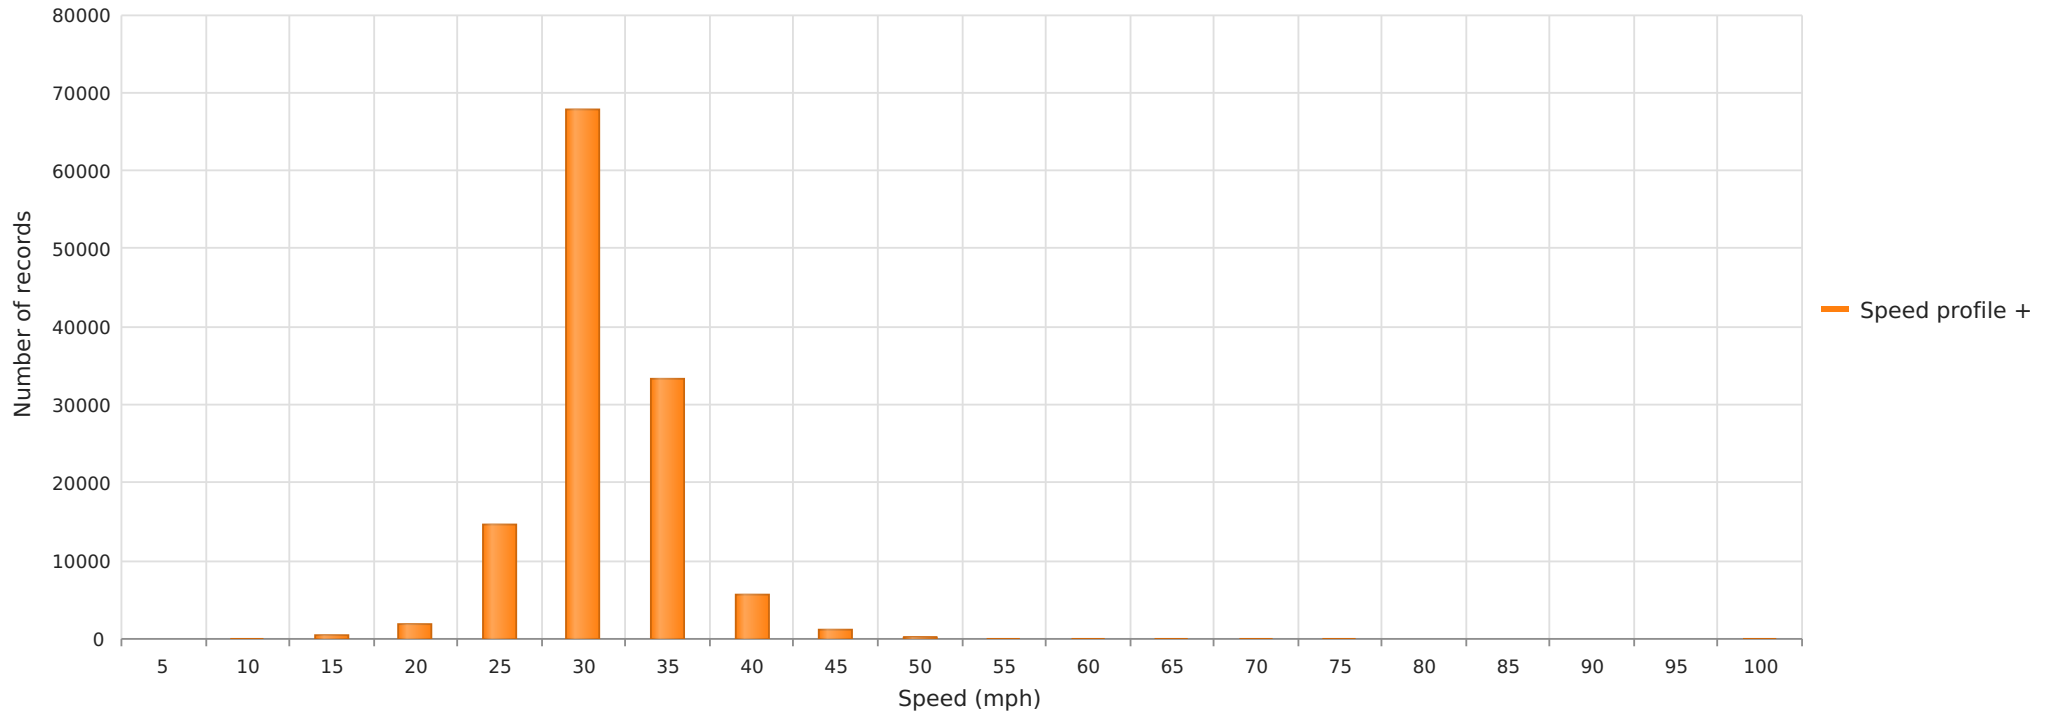

A192 The Paddock – South East towards Holywell Village - 30 MPH
No. of records vs. Speed

Statistics

Wednesday, 4. January 2023, 10:00 to Monday, 6. February 2023, 11:00

Number of records		124988
Average speed	Average speed	29 mph
85% of the vehicles are driving slower or up to	V85	33 mph
Maximum speed	Vmax	96 mph

Bristol Street Chipchase Court junction - South West into the village centre - 20 MPH

Evaluation time	04 January 2023,10:00 - 06 February 2023,11:00					
Speed limit	20 mph	Values	Vehicles	Vd[mph]	Vmax[mph]	V85 [mph]
Speed violations	56.27 %	249469	22213	21	57	26
Evaluation direction	Arriving					
Author:						
Comment:						
Location:	Bristol Street					
Arriving vehicles from:						
Departing vehicles to:						

St Michael's Avenue - Hester Bungalows - South West into the village centre - 20 MPH

Evaluation time	04 January 2023,10:00 - 06 February 2023,11:00					
Speed limit	20 mph	Values	Vehicles	Vd[mph]	Vmax[mph]	V85 [mph]
Speed violations	42.93 %	165910	13828	20	50	24
Evaluation direction	Arriving					
Author:						
Comment:						
Location:	St Michael's Avenue					
Arriving vehicles from:						
Departing vehicles to:						

A190 The Avenue - Avenue Head South West into village - 30 MPH
No. of records vs. Speed

Statistics

Wednesday, 4. January 2023, 12:00 to Monday, 6. February 2023, 13:00

Number of records	124433
Average speed	Average speed 32 mph
85% of the vehicles are driving slower or up to	V85 39 mph
Maximum speed	Vmax 88 mph