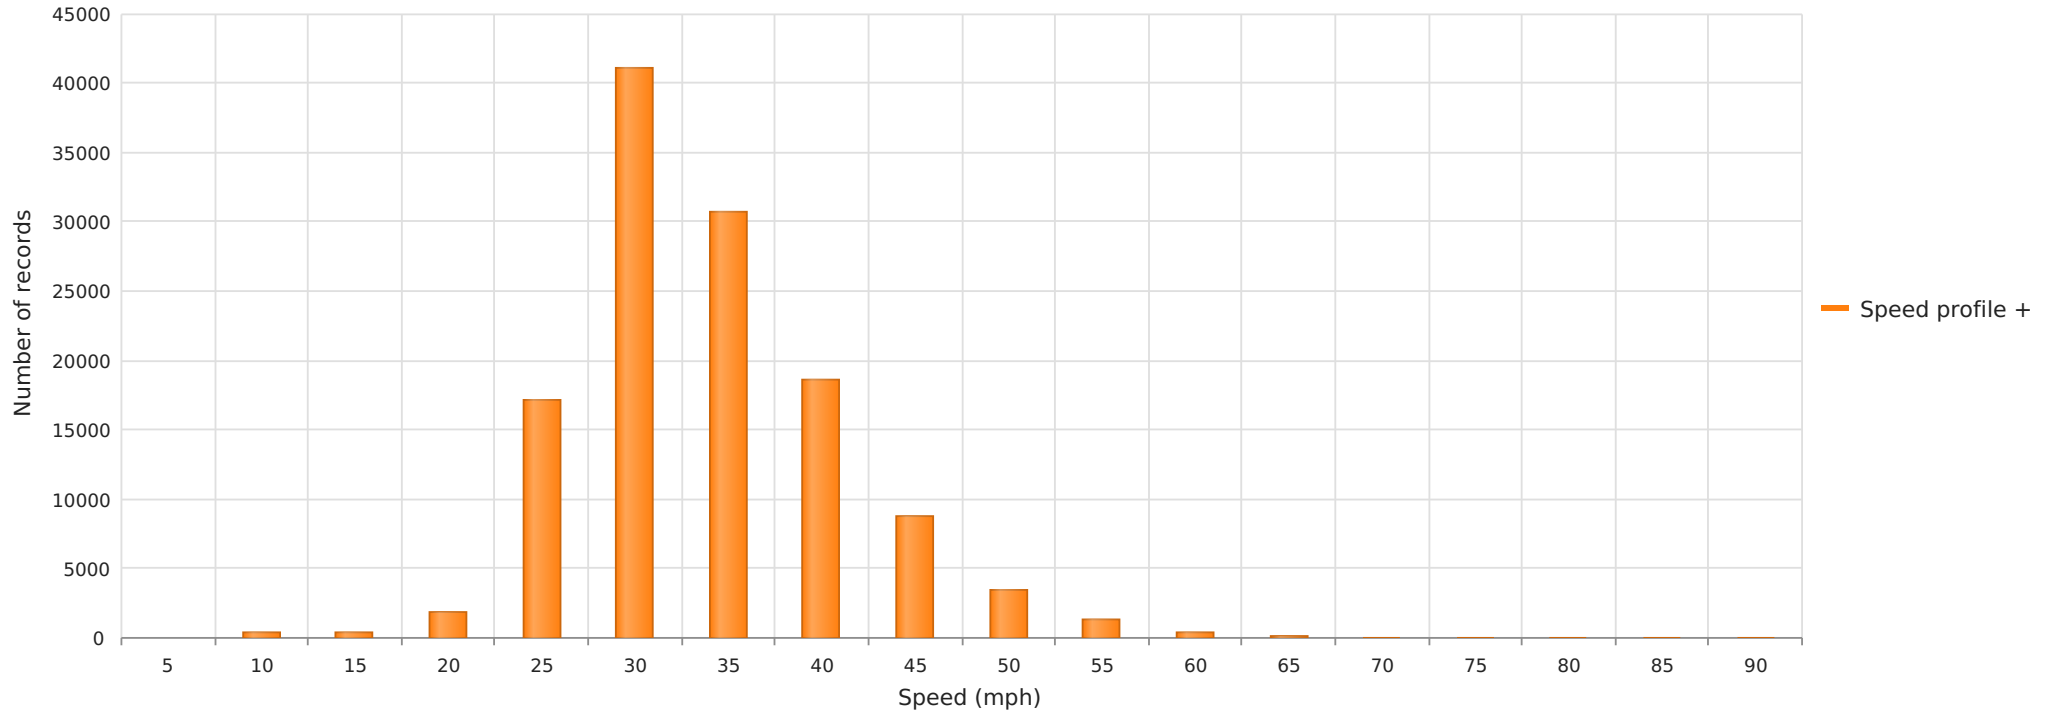

St Michael's Avenue - Hester Bungalows - South West into the village centre - 20 MPH

Evaluation time	04 January 2023,10:00 - 06 February 2023,11:00					
Speed limit	20 mph	Values	Vehicles	Vd[mph]	Vmax[mph]	V85 [mph]
Speed violations	42.93 %	165910	13828	20	50	24
Evaluation direction	Arriving					
Author:						
Comment:						
Location:	St Michael's Avenue					
Arriving vehicles from:						
Departing vehicles to:						

Speed distribution

Evaluation time	04 January 2023,10:00 - 06 February 2023,10:00					
Speed limit	30 mph	Values	Vehicles	Vd[mph]	Vmax[mph]	V85 [mph]
Speed violations	9.89 %	397155	43695	26	70	29
Evaluation direction	Arriving					
Author:						
Comment:						
Location:	Baxter Place					
Arriving vehicles from:						
Departing vehicles to:						

A190 The Avenue - Avenue Head South West into village - 30 MPH
No. of records vs. Speed

Statistics

Wednesday, 4. January 2023, 12:00 to Monday, 6. February 2023, 13:00

Number of records	124433
Average speed	Average speed 32 mph
85% of the vehicles are driving slower or up to	V85 39 mph
Maximum speed	Vmax 88 mph

A193 Beresford Road - South through village - 30 MPH
No. of records vs. Speed

Statistics

Wednesday, 4. January 2023, 12:00 to Monday, 6. February 2023, 12:00

Number of records	74125
Average speed	Average speed 27 mph
85% of the vehicles are driving slower or up to	V85 31 mph
Maximum speed	Vmax 85 mph