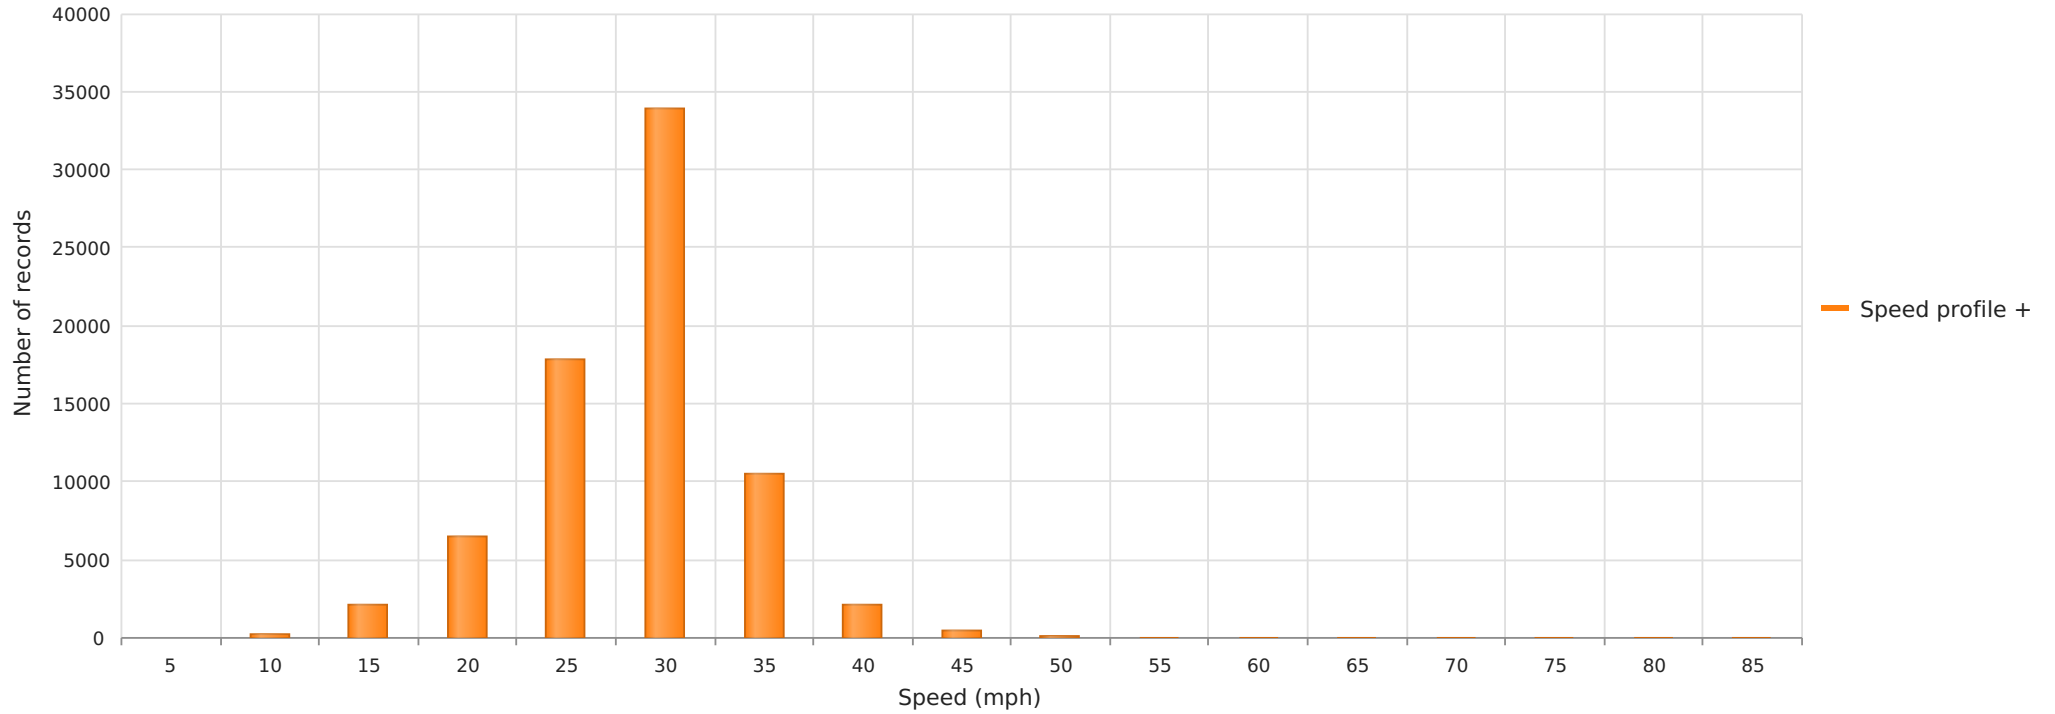

A190 The Avenue - Avenue Head South West into village - 30 MPH
No. of records vs. Speed

Statistics

Wednesday, 4. January 2023, 12:00 to Monday, 6. February 2023, 13:00

Number of records	124433
Average speed	Average speed 32 mph
85% of the vehicles are driving slower or up to	V85 39 mph
Maximum speed	Vmax 88 mph

A193 Beresford Road - South through village - 30 MPH
No. of records vs. Speed

Statistics

Wednesday, 4. January 2023, 12:00 to Monday, 6. February 2023, 12:00

Number of records	74125
Average speed	Average speed 27 mph
85% of the vehicles are driving slower or up to	V85 31 mph
Maximum speed	Vmax 85 mph

A190 Avenue Road - Deneside - West into the village - 30 MPH

Evaluation time	04 January 2023,00:00 - 06 February 2023,01:00					
Speed limit	30 mph	Values	Vehicles	Vd[mph]	Vmax[mph]	V85 [mph]
Speed violations	9.12 %	200792	21557	26	70	29
Evaluation direction	Arriving					
Author:						
Comment:						
Location:	Avenue Road					
Arriving vehicles from:						
Departing vehicles to:						